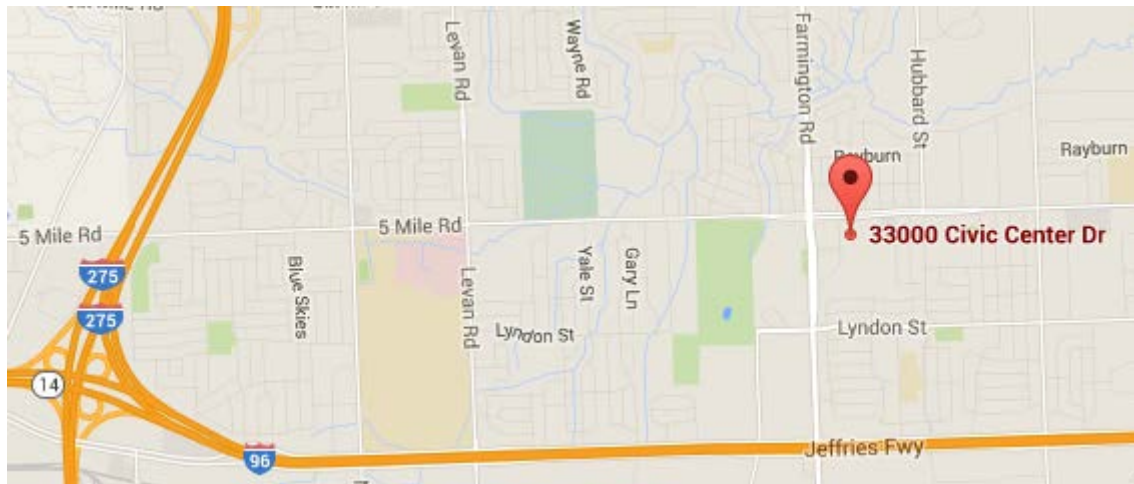

The Governing Voice for
700,000 Wayne County Residents

Livonia City Hall
33000 Civic Center Drive
Livonia, MI 48154

Take I-275 North to Exit 29 toward I-96 East/Detroit. Merge onto I-96 East. From I-96 take Exit #174, Farmington Rd. Go north on Farmington Road. Civic Center Drive can be accessed from Farmington Road or Five Mile Road.

A CLOSER VIEW: